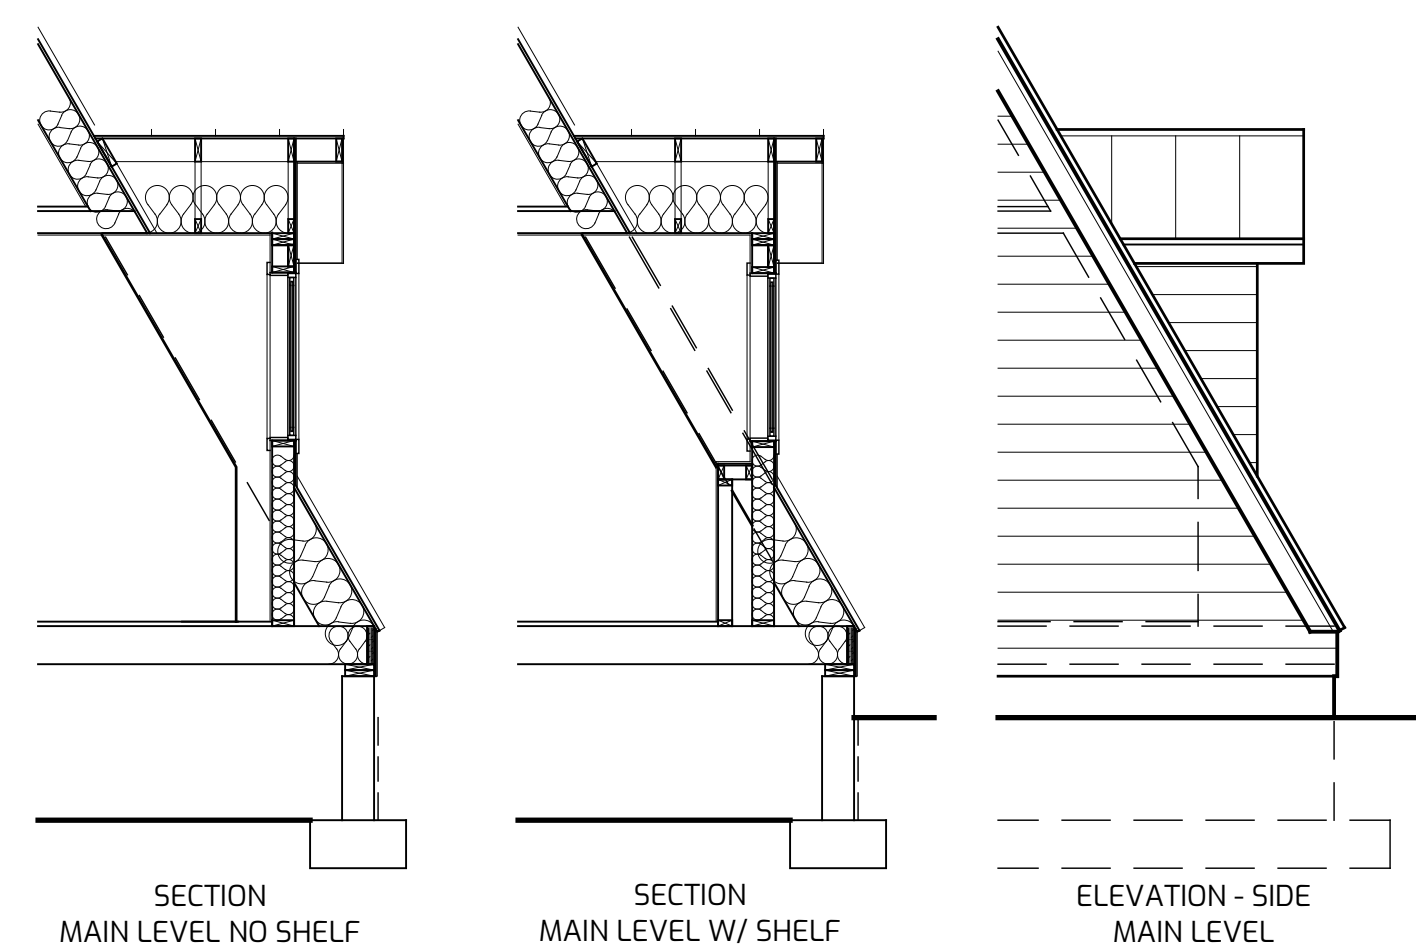

DUO - OPTIONS

DRAWN FOR ONE-TIME USE FOR
AVRAME U.S.A.
ISSUE DATE 04/20/2023
REVISIONS
REVISION DELTA

ROOF TRUSSES TO BE SOURCED LOCALLY NOT PROVIDED BY AVRAME

MAIN LEVEL - MINI DORMER - GABLED ROOF
ROOF TO BE STICK FRAMED WITH LOCALLY SOURCED MATERIALS