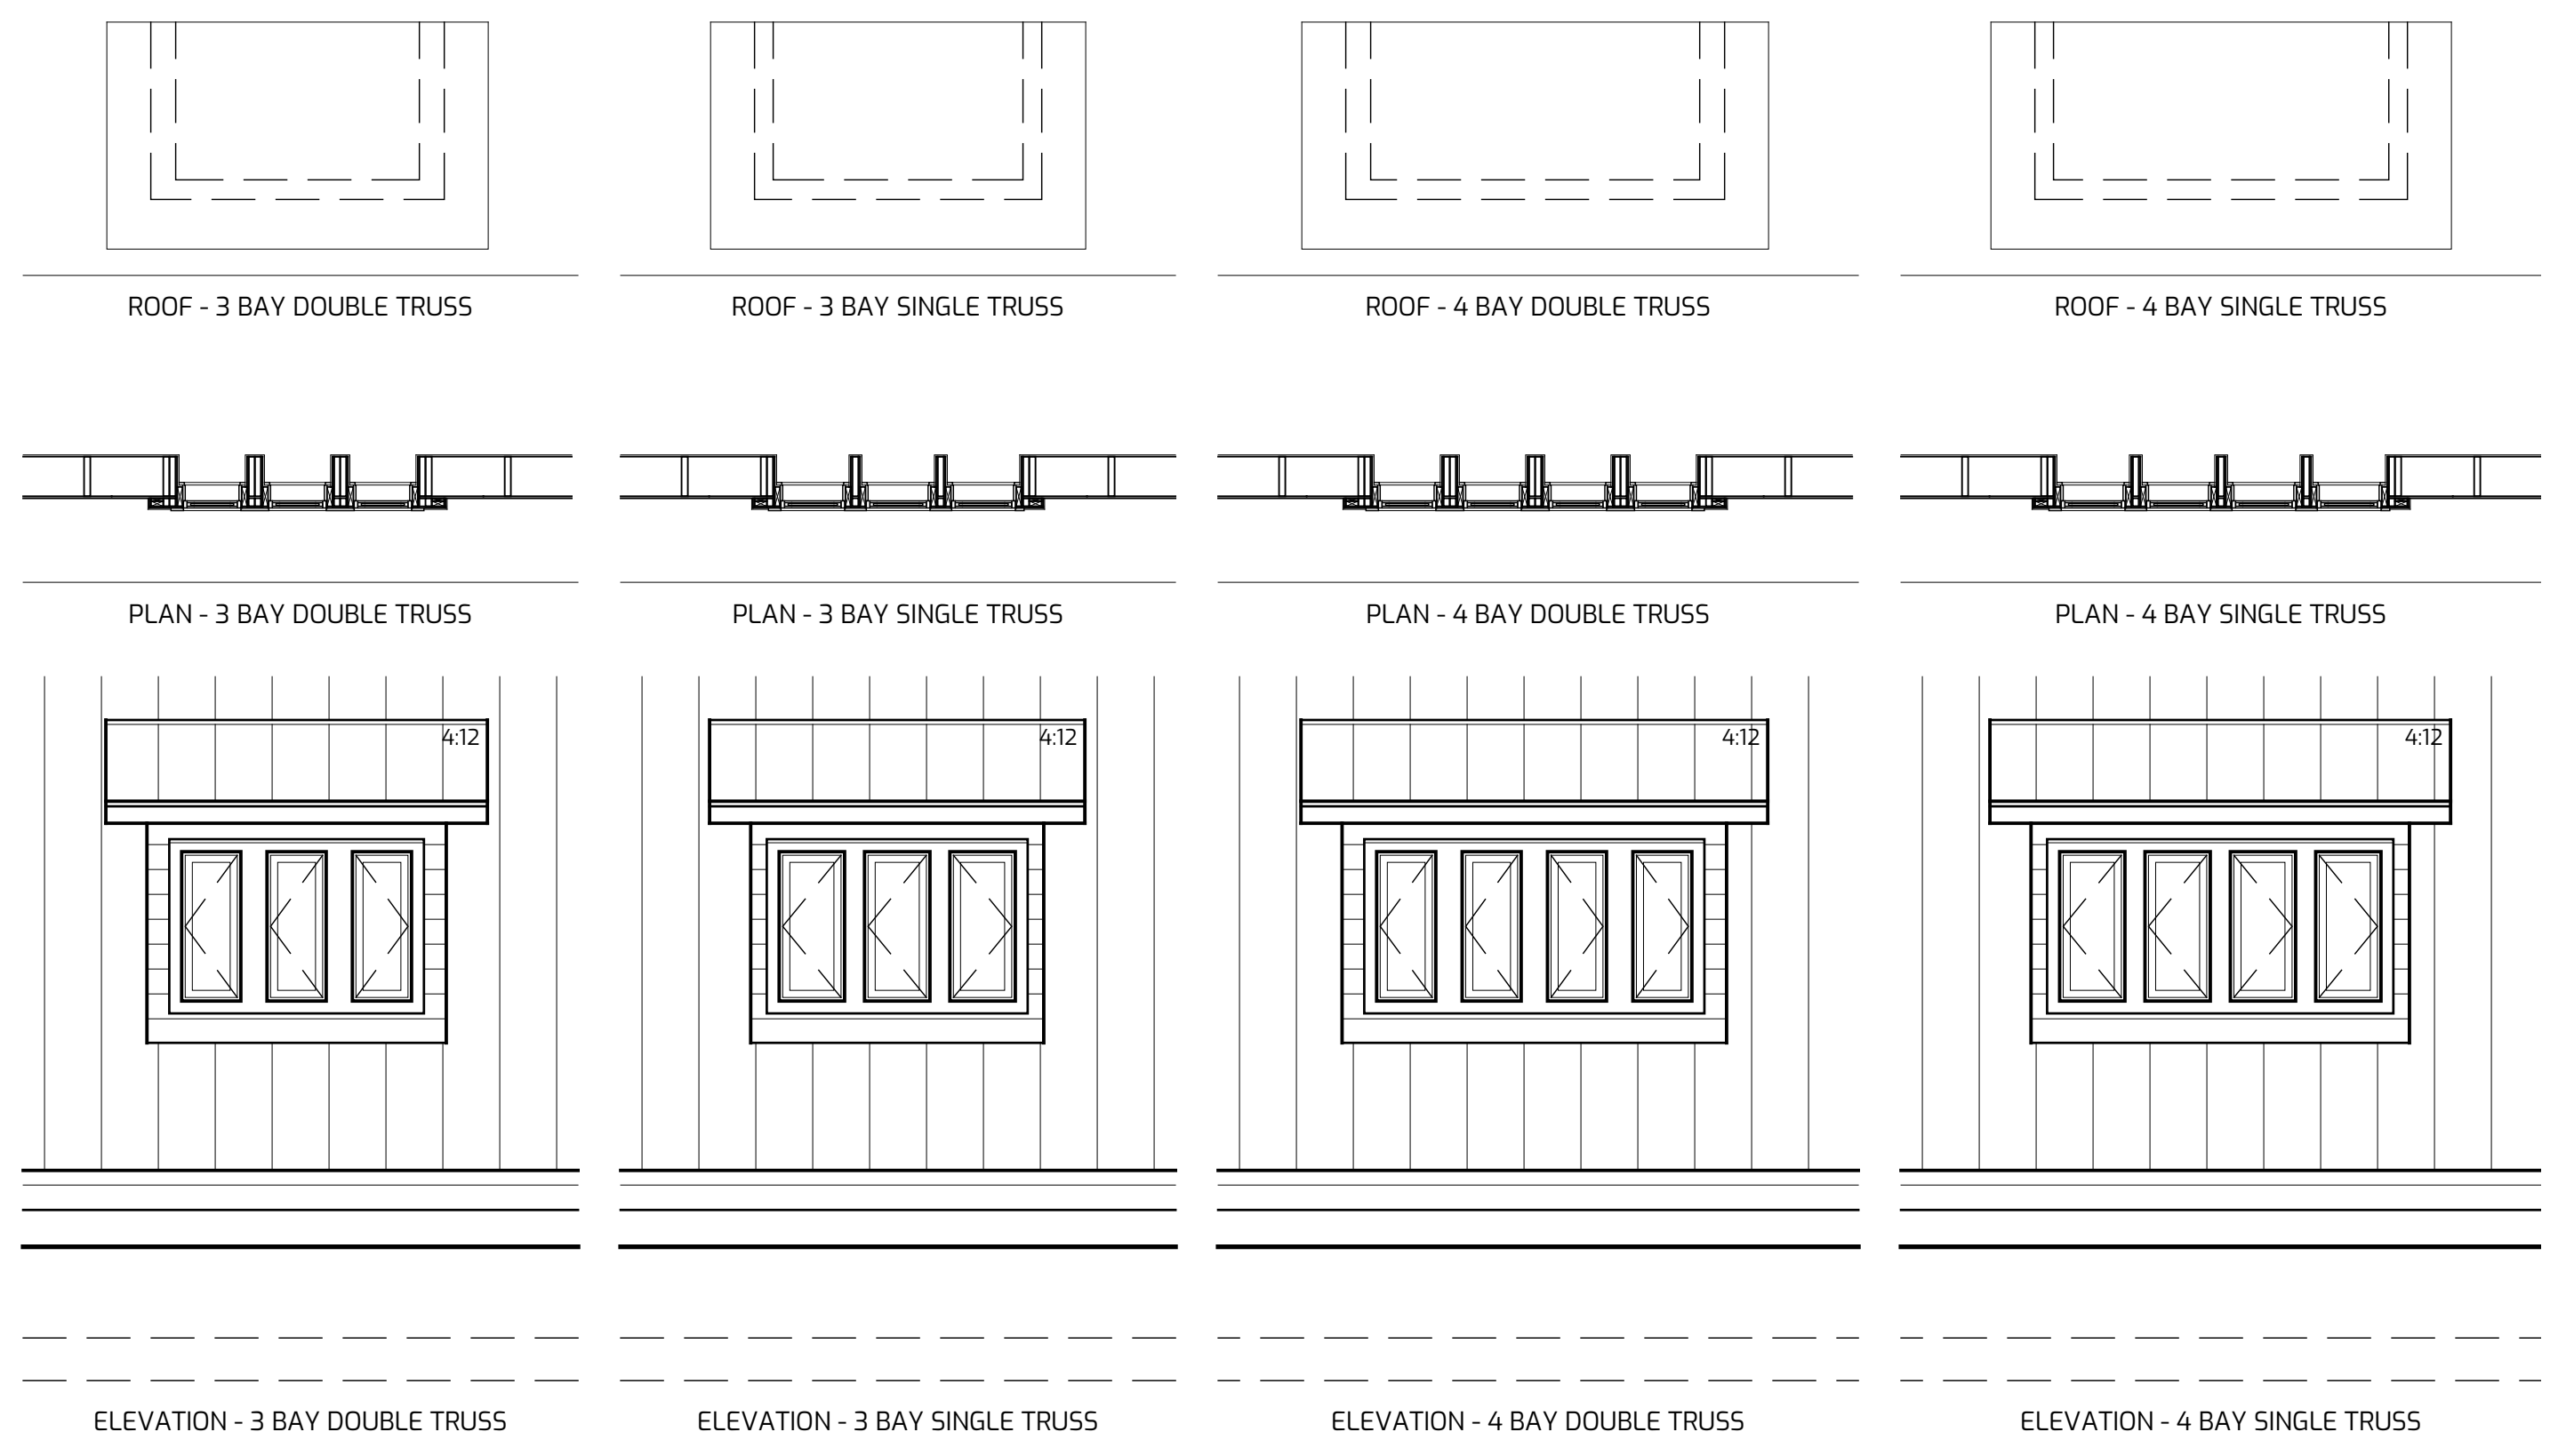

MAIN LEVEL - MINI DORMER - SHED ROOF W/ OVERHANG