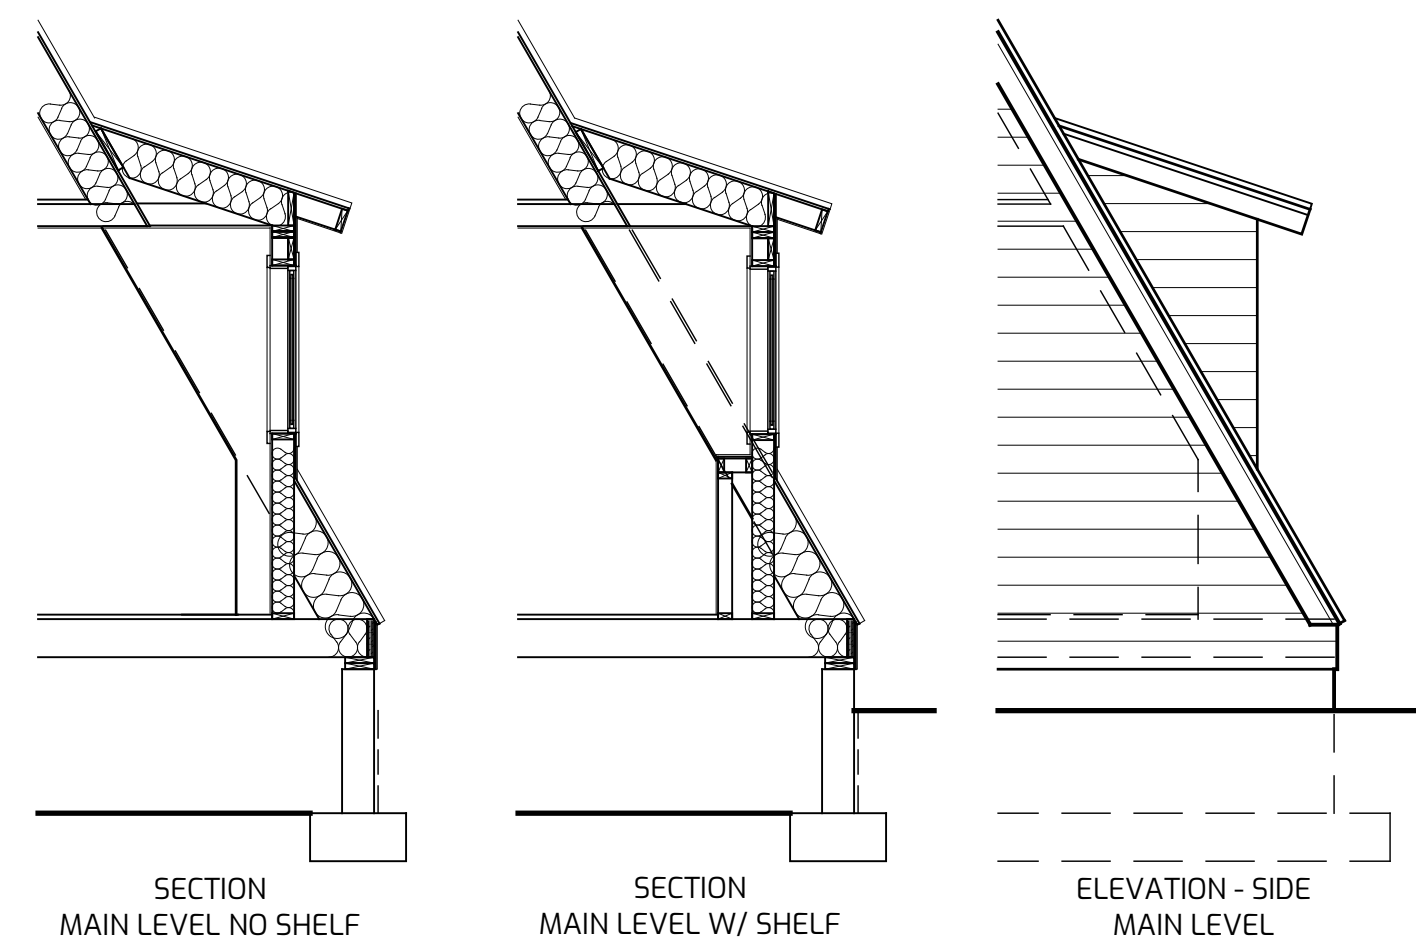

MAIN LEVEL - MINI DORMER - SHED ROOF W/ OVERHANG