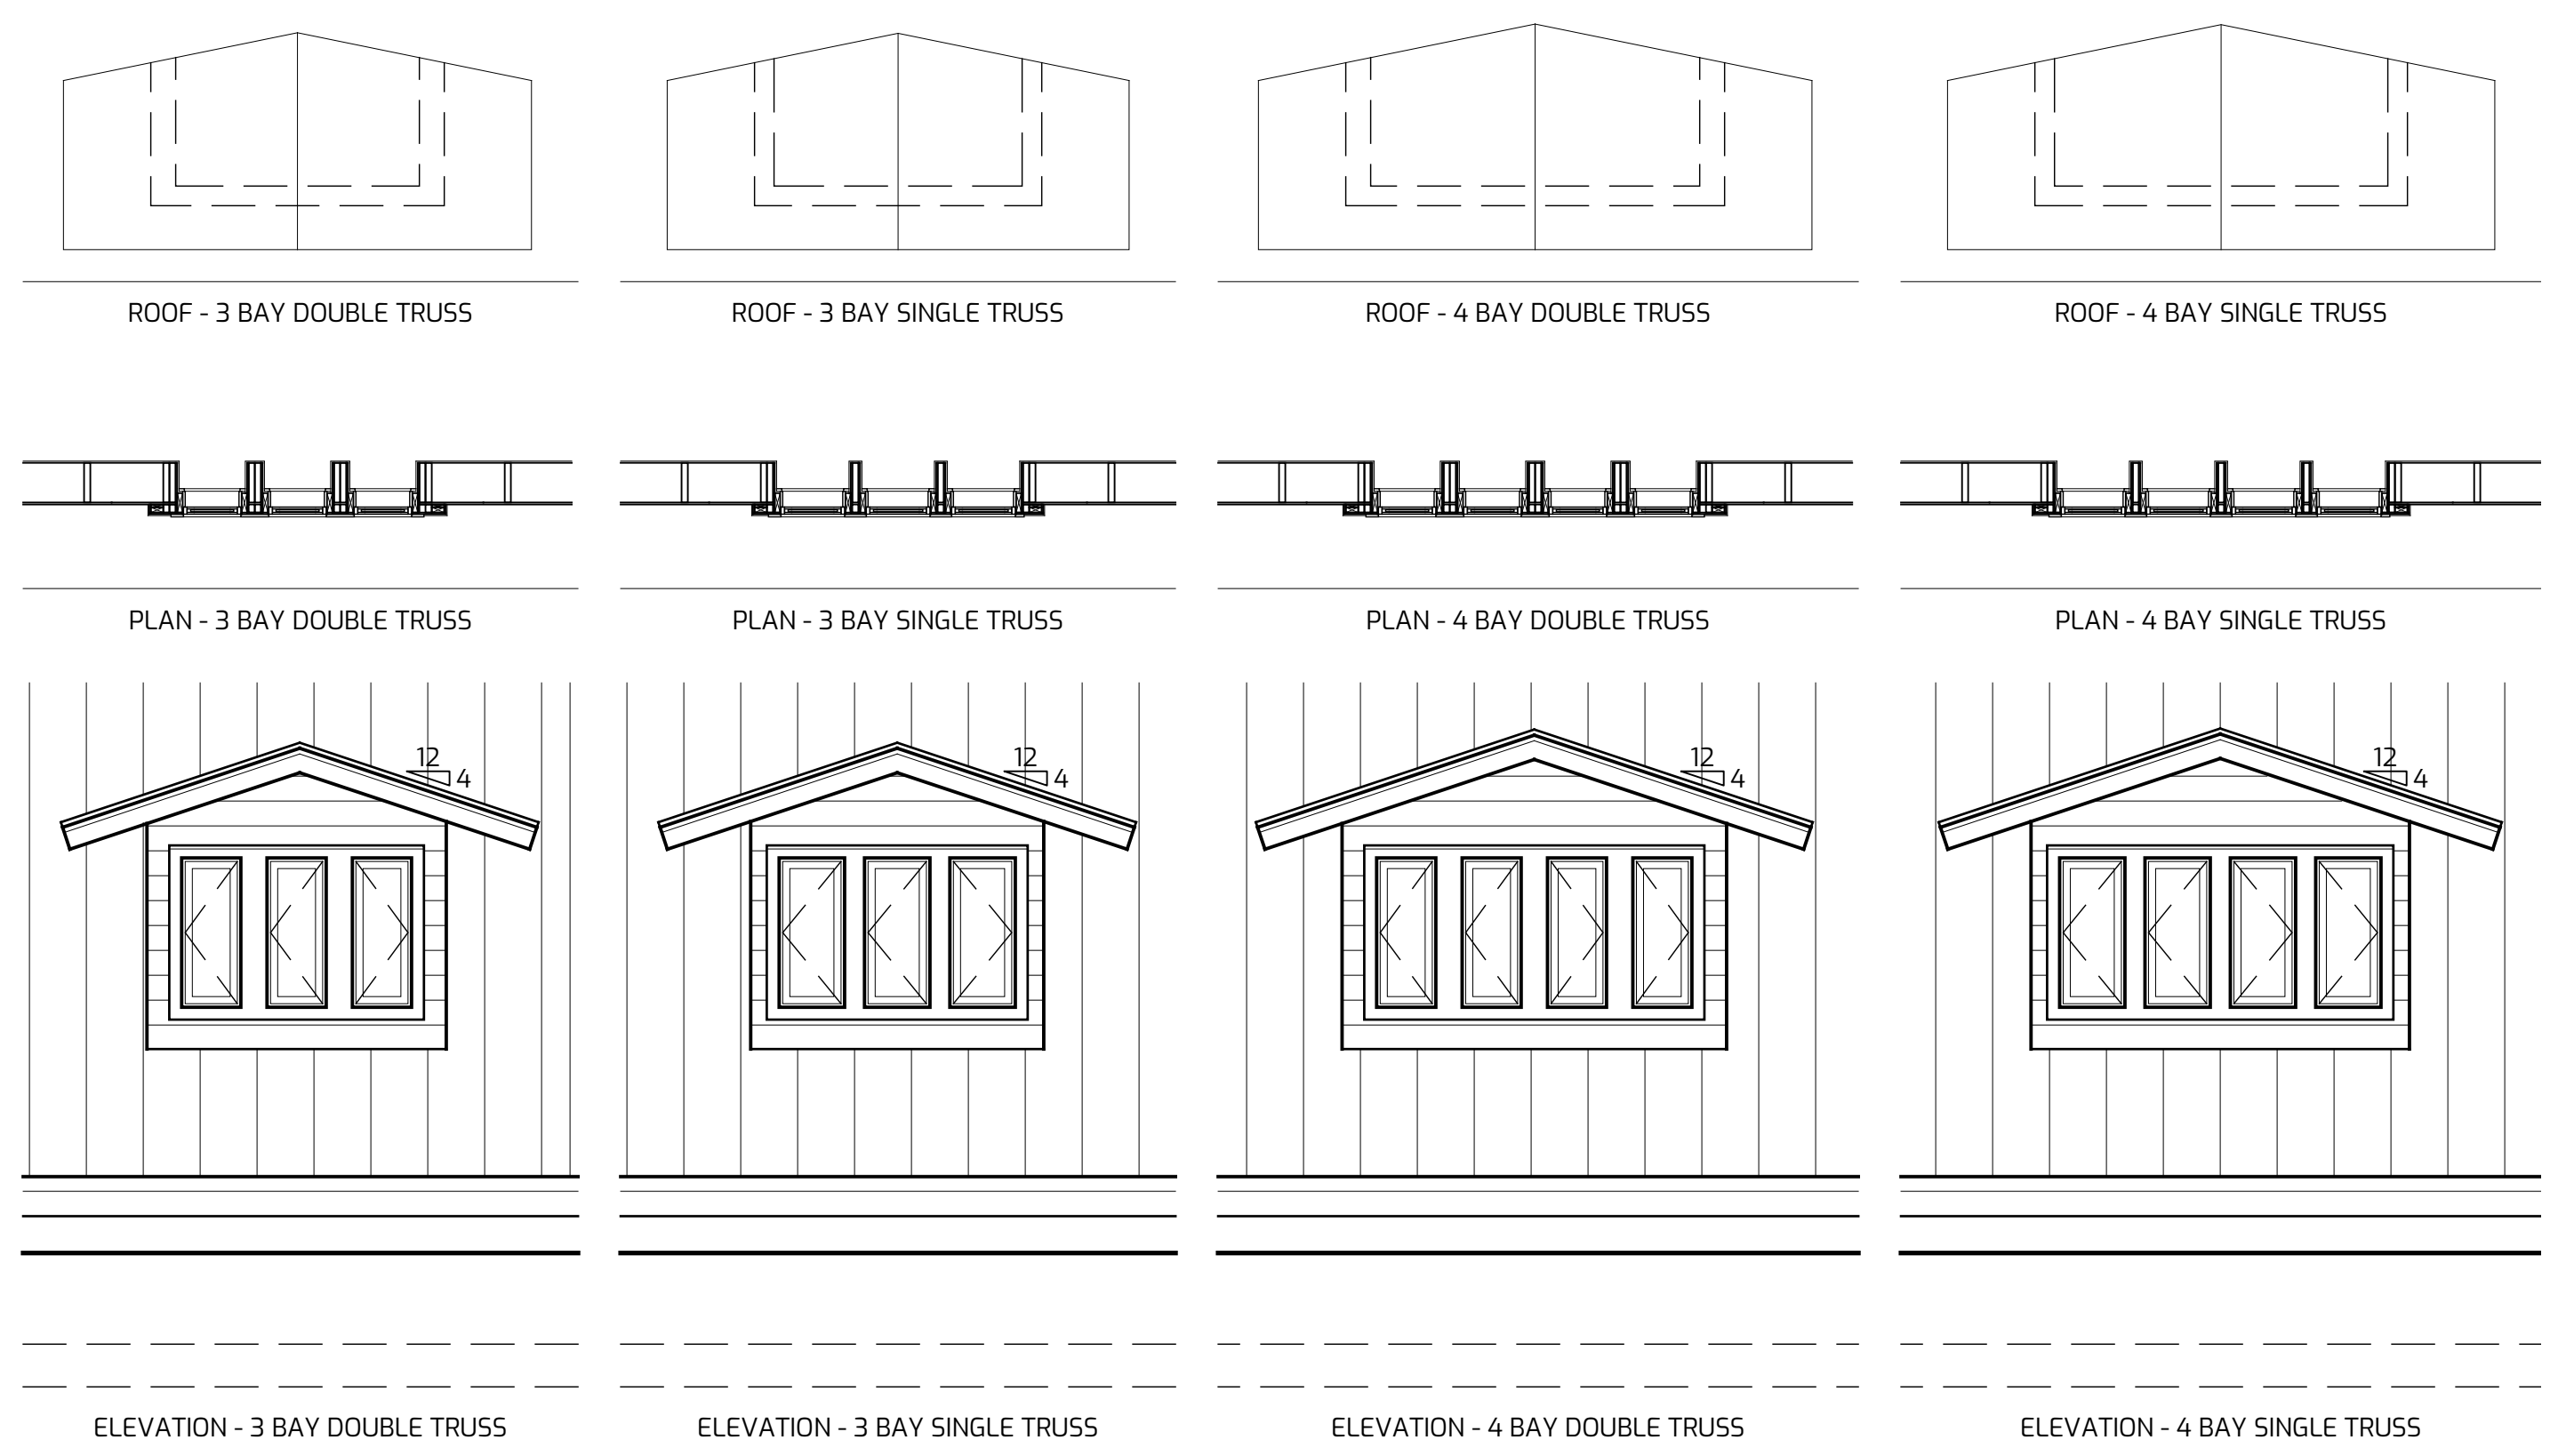

DUO - OPTIONS

DRAWN FOR ONE-TIME USE FOR
AVRAME U.S.A.
ISSUE DATE 04/20/2023
REVISIONS
REVISION DELTA

ROOF TRUSSES TO BE SOURCED LOCALLY NOT PROVIDED BY AVRAME

MAIN LEVEL - MINI DORMER - GABLED ROOF
ROOF TO BE STICK FRAMED WITH LOCALLY SOURCED MATERIALS